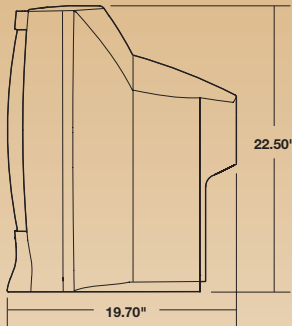

MTS STEREO

[www.LGcommercial.com](http://www.LGcommercial.com)

zenith 

C27J28C

27" CLASS (26.6" DIAGONAL)

DIMENSIONS

REAR JACK PANEL

FRONT JACK PANEL

COLOR TV REMOTE

SPECIFICATIONS

**PANEL**

CRT Panel Type	27"
Display Area	26.6" diagonal
Dimensions (H×W×D)	22.50"x 25.59" x 19.70"
Weight	80.47 Lbs.
Carton Dimensions (H×W×D)	26.18"x 28.78"x 22.83"
Shipping Weight	89.29 lbs
UPC Code	0 44642 70270 0